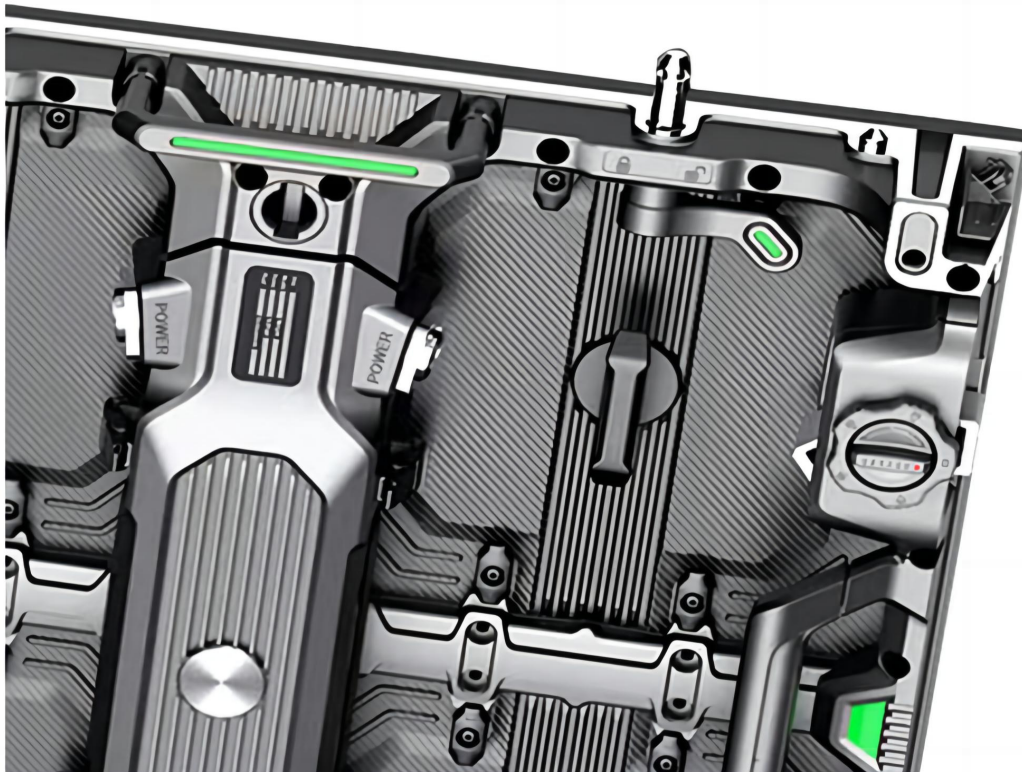

Light Weight

As the cabinet uses die-cast aluminum material, the weight of the panel is only 9 kgs, and it has great heat dissipation.

Removable power supply

The power supply box is easy to disassemble, you only need to open the button next to the box, and you can easily replace it.

Curved Design

The lock is very secure and strong. It can be designed to be curved to form a curved screen from -15° (convex) to $+15^{\circ}$ (concave).

Excellent visual effort

With its excellent video performance, create an immersive and dynamic visual experience. Provide viewers with a dynamic and engaging visual experience.