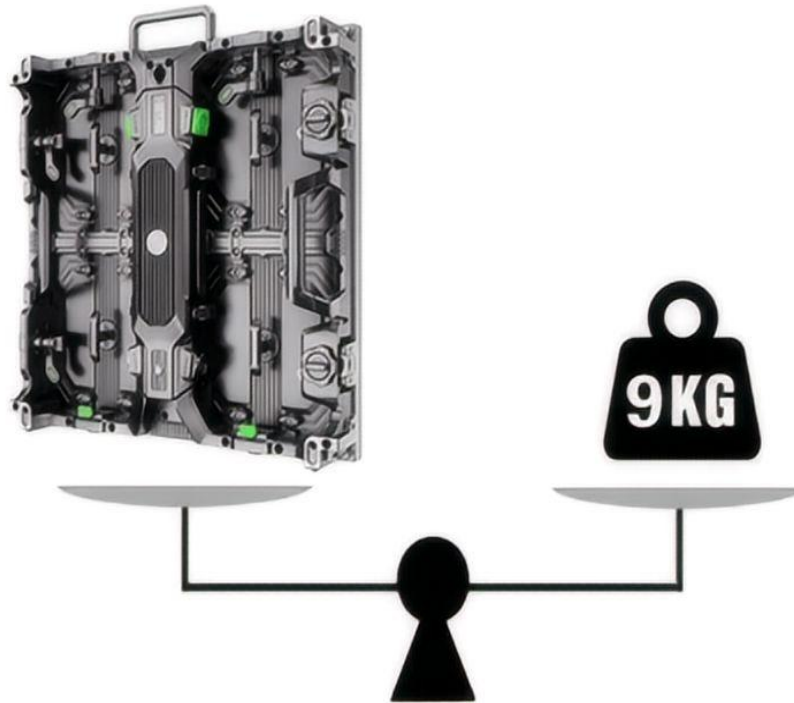

Easy Repair

1,920Hz ~ 3,840Hz

Various Shapes

Product Description

Great Cabinet Design

To meet the requirements of customers in different application scenarios, 2 cabinet sizes are available. One of the cabinet size is 500mm x 500mm, and another one is 500mm x 1000mm, which makes installation flexible during the event.

Light Weight

As the cabinet uses die-cast aluminum material, the weight of the panel is only 9 kgs, and it has great heat dissipation.

Removable power supply

The power supply box is easy to disassemble, you only need to open the button next to the box, and you can easily replace it.

Curved Design

The lock is very secure and strong. It can be designed to be curved to form a curved screen from -15° (convex) to $+15^{\circ}$ (concave).

Excellent visual effort

With its excellent video performance, create an immersive and dynamic visual experience. Provide viewers with a dynamic and engaging visual experience.