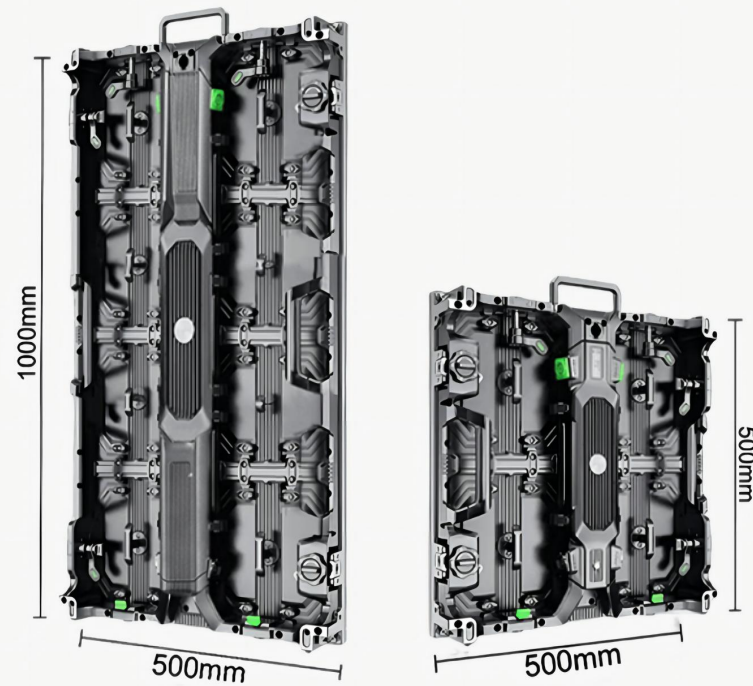

IR3 H Series

Indoor Rental LED Display

P1.56,P1.9,P2.6,P2.9,P3.9,P4.8

Great Cabinet Design

Light Weight

Seamless Connection

Excellent Performance

Curve Capabilities

Easy Repair

1,920Hz ~ 3,840Hz

Various Shapes

Product Description

Great Cabinet Design

To meet the requirements of customers in different application scenarios, 2 cabinet sizes are available. One of the cabinet size is 500mm x 500mm, and another one is 500mm x 1000mm, which makes installation flexible during the event.

Light Weight

As the cabinet uses die-cast aluminum material, the weight of the panel is only 9 kgs, and it has great heat dissipation.

Removable power supply

The power supply box is easy to disassemble, you only need to open the button next to the box, and you can easily replace it.

Curved Design

The lock is very secure and strong. It can be designed to be curved to form a curved screen from -15° (convex) to $+15^{\circ}$ (concave).

Excellent visual effort

With its excellent video performance, create an immersive and dynamic visual experience. Provide viewers with a dynamic and engaging visual experience.