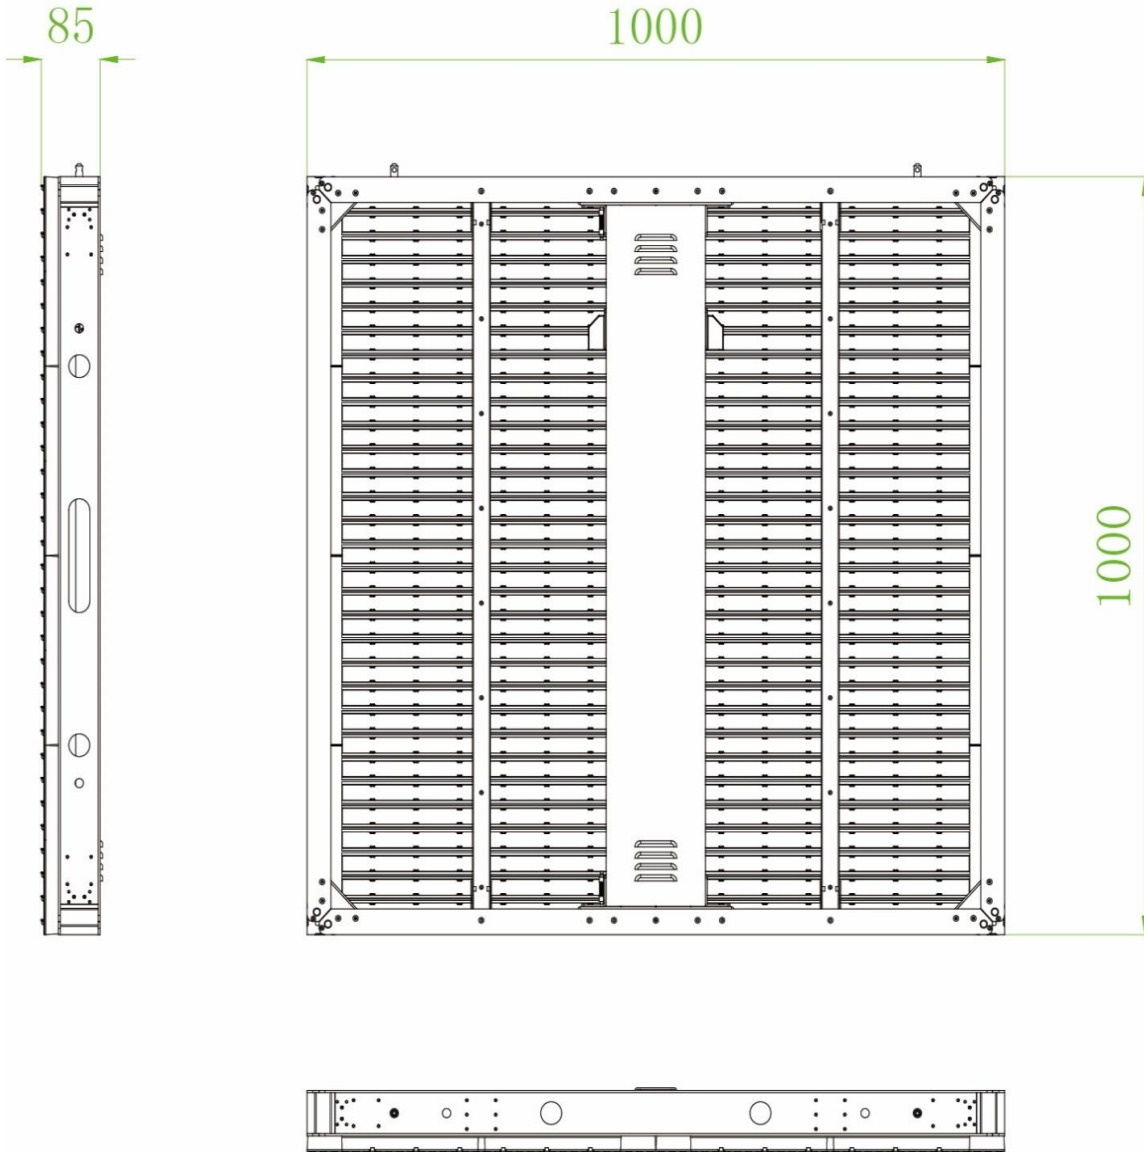

# B1531 Pro SPECIFICATIONS

Versions: V20200519

Parameter		Value
<b>Physical Parameter</b>	Pixel Configuration	DIP570
	Pixel Pitch (mm)	15.625x31.25
	Pixel matrix per panel	64x32
	Pixel density (pixels/sq.m.)	2048
	Cabinet Dimensions (LxWxH)/ (mm)	1000x1000x85
	Module Dimensions (LxWxH)/ (mm)	500x250x25
	Transparency Rate	≥41%
	Panel material	Aluminum profile
	Cabinet weight (kg/panel)	18.7
	Module weight (kg/panel)	0.96
<b>Electronic Parameter</b>	Color Grayscale (Bit)	14-16bit
	Gray Scale per Color (level)	16384
	Refresh Rate (Hz)	3840
	Driving Type	static
	Signal Transmission Distance (m)	CAT5 cable: <100 m; Single mode fiber: <10 km
<b>Optical Parameter</b>	Brightness (nit)	8000/6000
	Optimal Horizontal Viewing Angle (°)	110
	Optimal Vertical Viewing Angle (°)	55
<b>Electrical Parameter</b>	AC Input Voltage (V)	AC: 200-240V
	AC Input Frequency (Hz)	60
	AC Input Power Maximum Value (W/m <sup>2</sup> )	520/410
	AC Input Power Typical Value (W/m <sup>2</sup> )	175/137
<b>Circumstance Parameter</b>	Storage Temperature (°C)	-40 -70
	Working Temperature (°C)	-40-50
	IP rating (Front/Rear)	IP65/IP54
	Storage Humidity (RH)	10%~90%
	Working Humidity (RH)	10%~90%
	Lifetime Typical Value (hrs)	100000
<b>Installation Type</b>	Cabinet installation type	Fix
	Rigging Quantity (Vertical) (PCS)	\

# B1531 Pro dimensional drawing